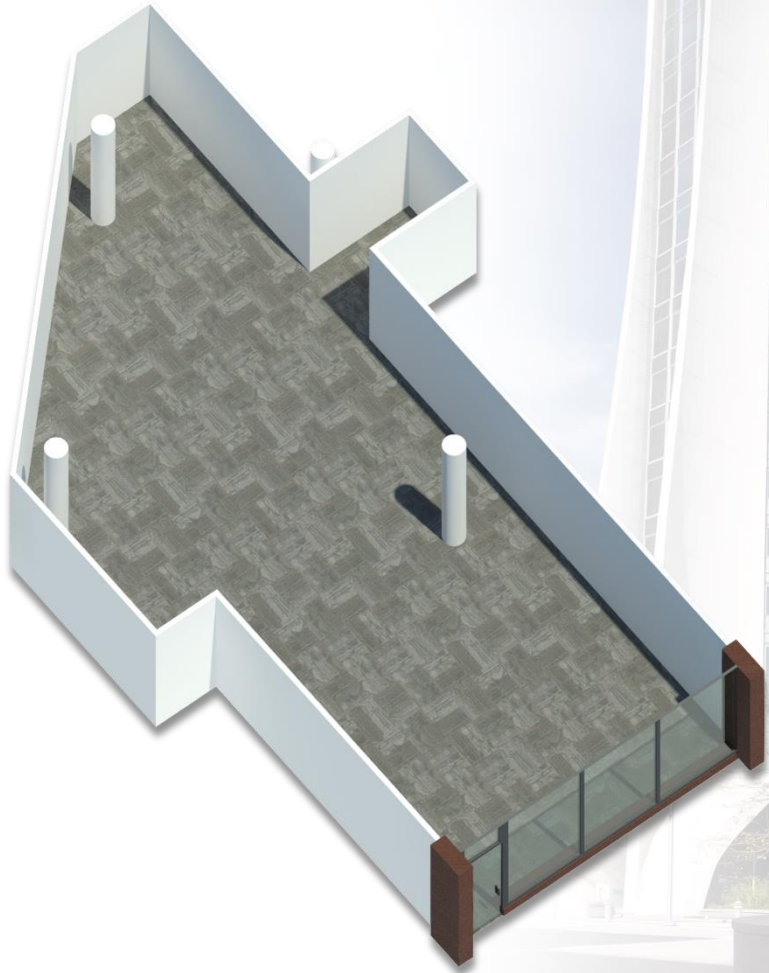

1 Landmark Square

Broad St. – 1,041 rsf
Stamford, CT

RECKSON

A Division of
SL GREEN
REALTY CORP.

Demanding Quality. Delivering Value.

Larry Kwiat, Senior Vice President Leasing | 203-363-2341 | larry.kwiat@slgreen.com