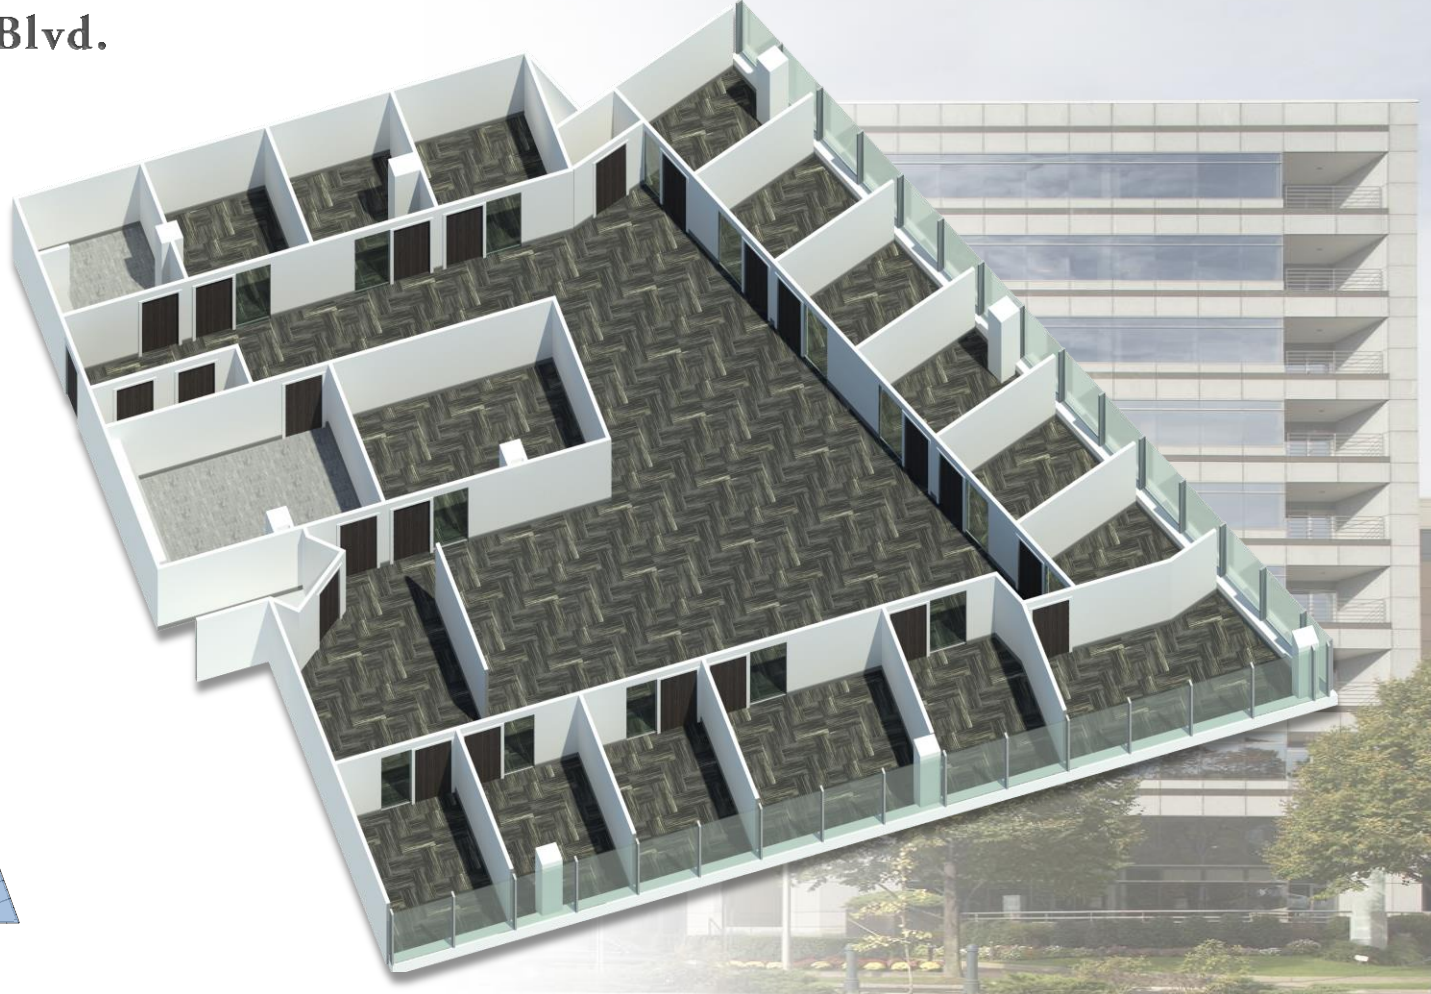

1055 Washington Blvd.

5th Floor – 6,230 rsf

Stamford, CT

RECKSON

A Division of
SL GREEN
REALTY CORP.

Demanding Quality. Delivering Value.

Larry Kwiat, Senior Vice President Leasing | 203-363-2341 | larry.kwiat@slgreen.com