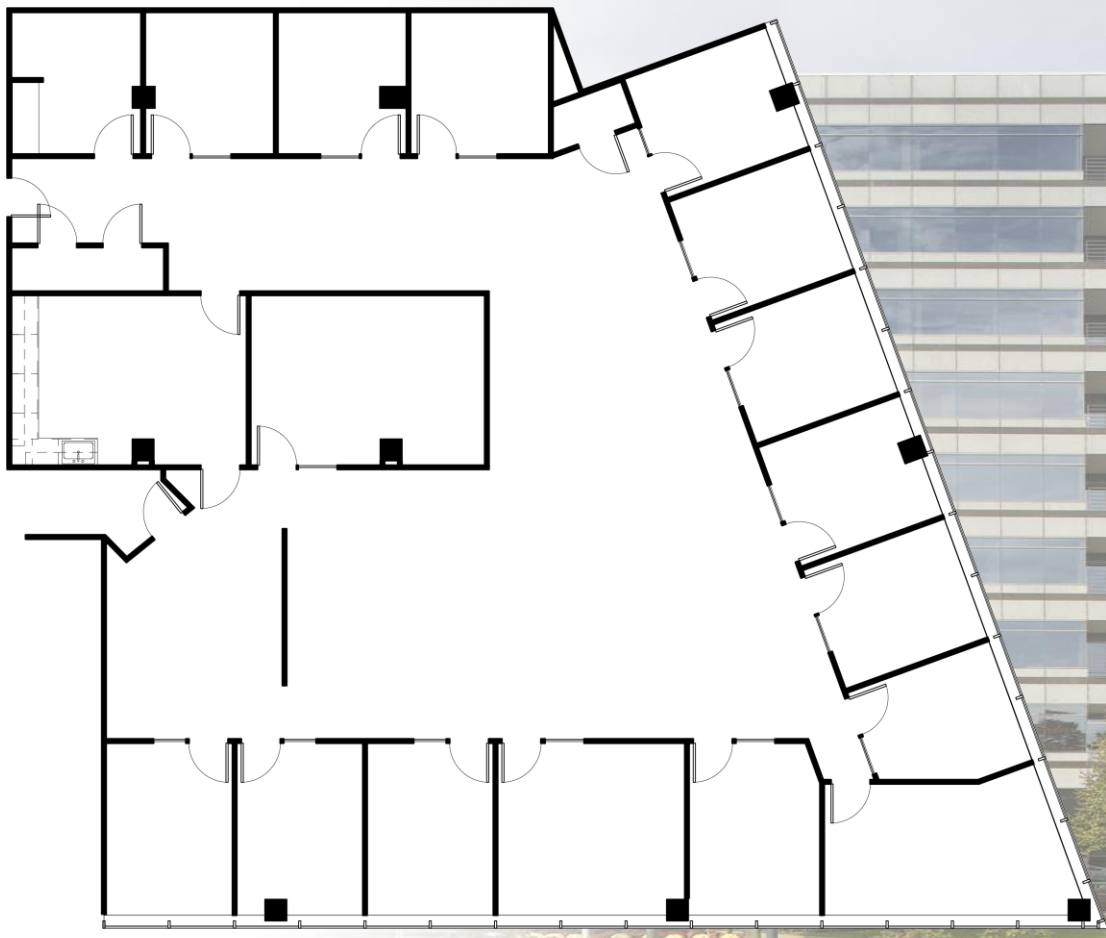

1055 Washington Blvd.

5th Floor – 6,230 rsf

Stamford, CT

RECKSON

A Division of
SL GREEN
REALTY CORP.

Demanding Quality. Delivering Value.

Larry Kwiat, Senior Vice President Leasing | 203-363-2341 | larry.kwiat@slgreen.com