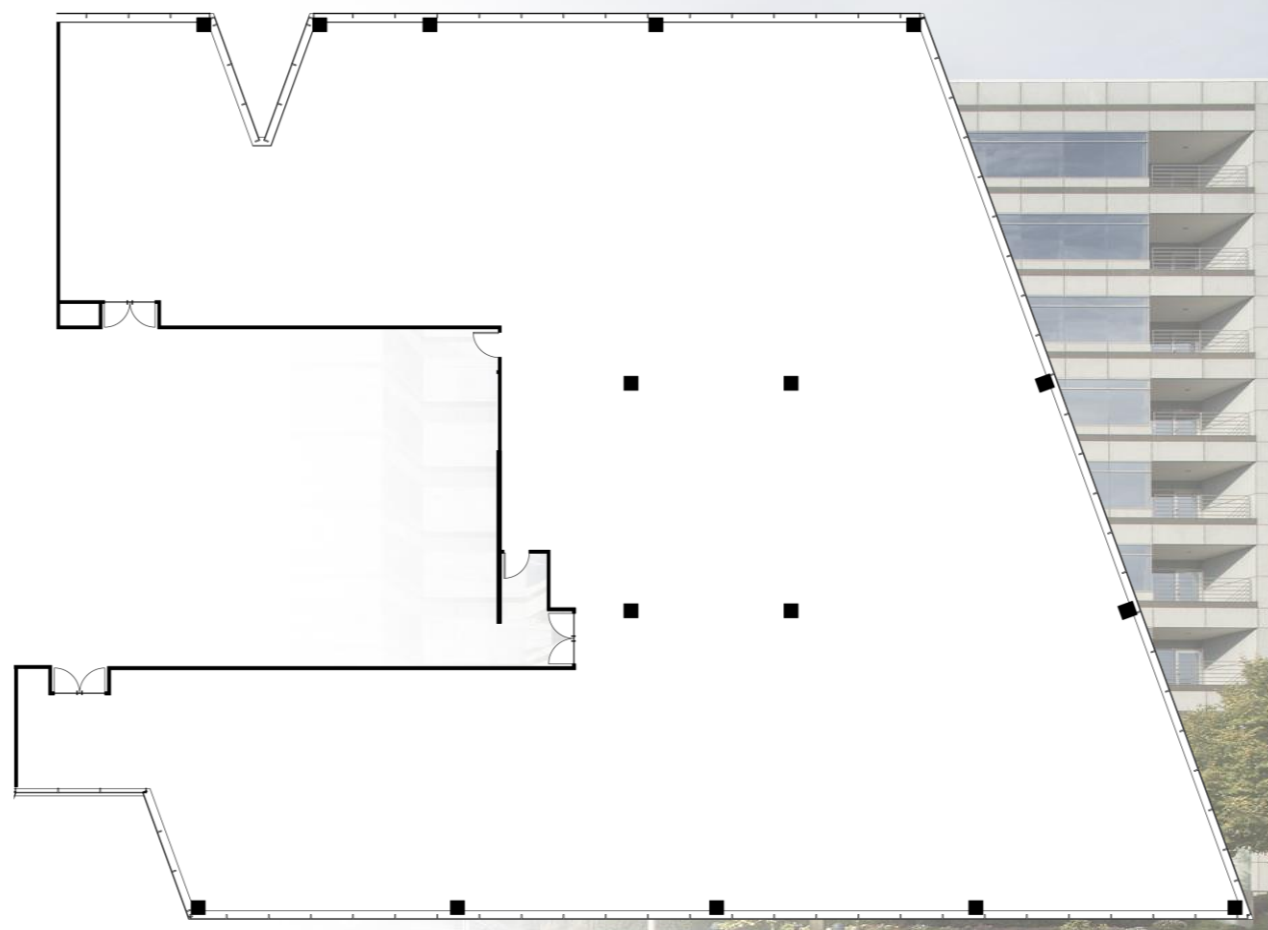

1055 Washington Blvd.

9th Floor – 14,186 rsf
Stamford, CT

RECKSON

A Division of
SL GREEN
REALTY CORP.

Demanding Quality. Delivering Value.

Larry Kwiat, Senior Vice President Leasing | 203-363-2341 | larry.kwiat@slgreen.com