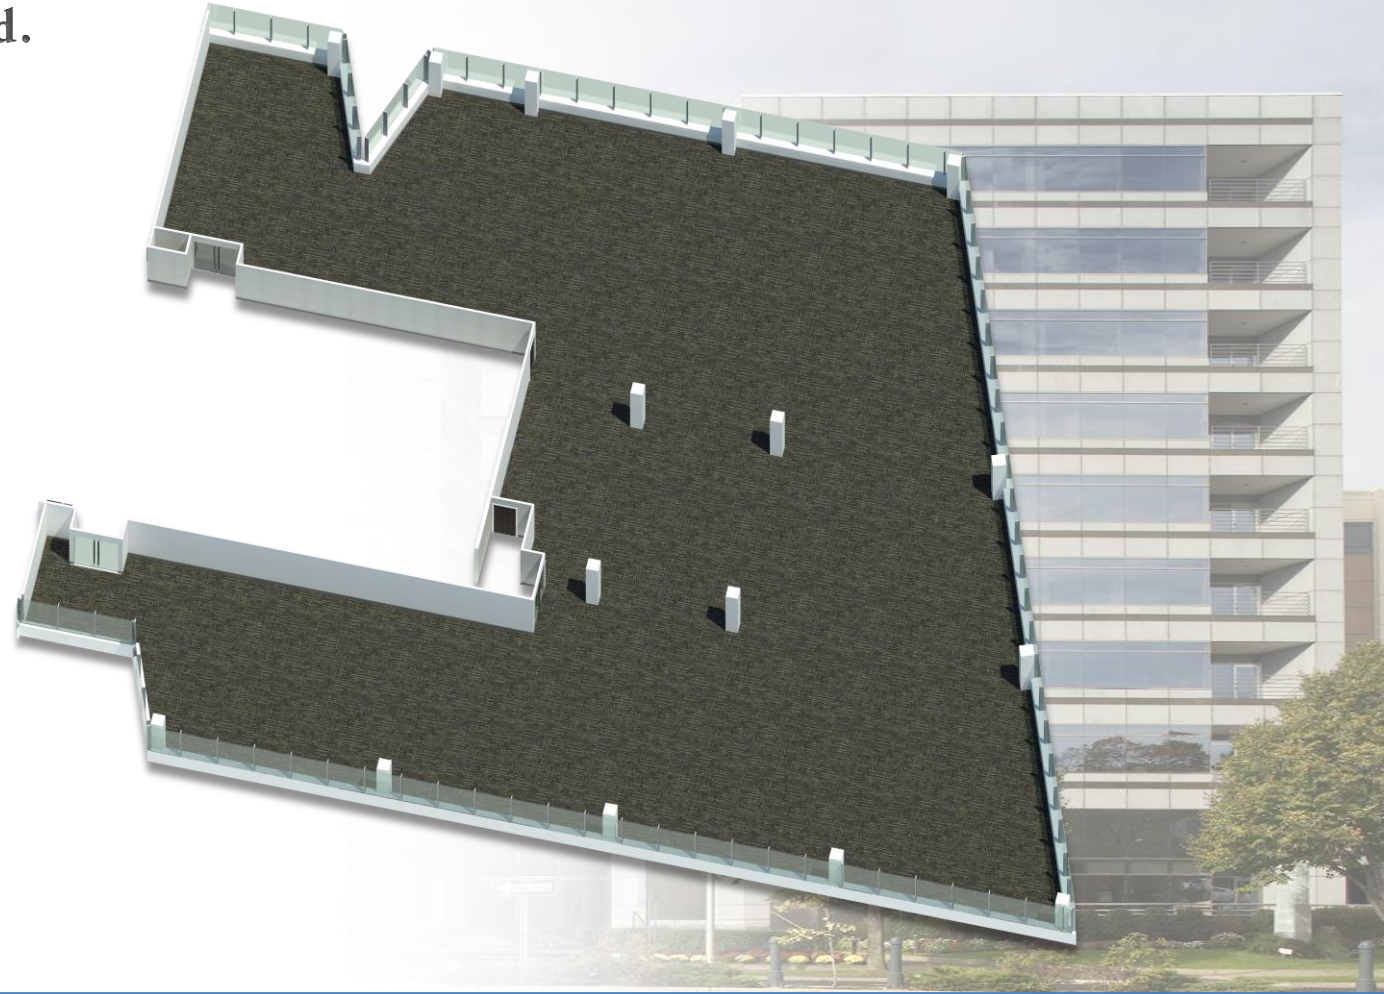

1055 Washington Blvd.

9th Floor – 14,186 rsf
Stamford, CT

RECKSON

A Division of
SL GREEN
REALTY CORP.

Demanding Quality. Delivering Value.

Larry Kwiat, Senior Vice President Leasing | 203-363-2341 | larry.kwiat@slgreen.com