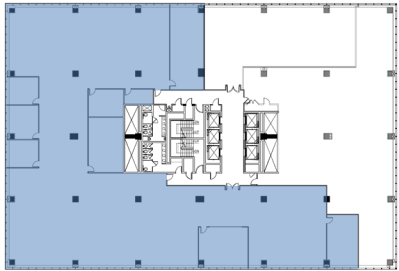

360 HAMILTON AVENUE

10TH FLOOR - 12,842 RSF
WHITE PLAINS, NY

Contact Our Leasing Team:

Larry Kwiat
914-872-4726
larry.kwiat@reckson.com

Willard Overlock
914-872-4729
willard.overlock@reckson.com

RECKSON
www.reckson.com