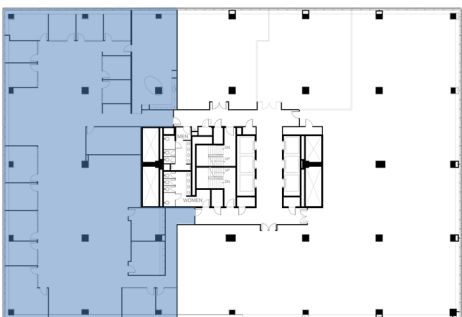

360 HAMILTON AVENUE

10TH FLOOR - 12,842 RSF
WHITE PLAINS, NY