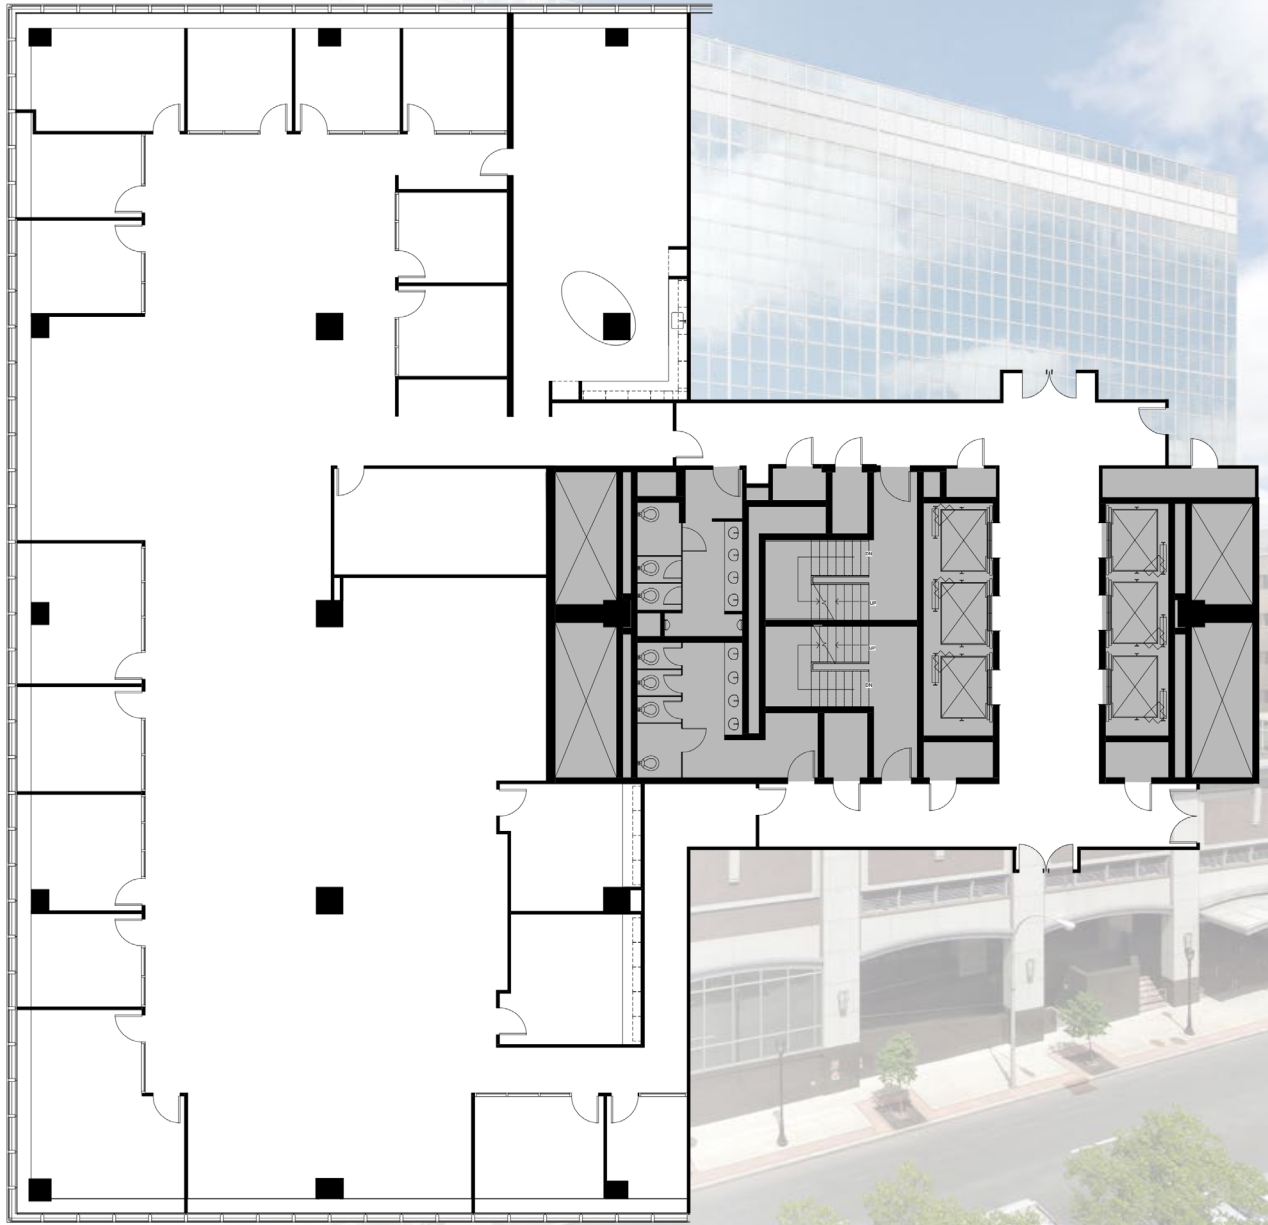

360 HAMILTON AVENUE

10TH FLOOR - 12,842 RSF
WHITE PLAINS, NY